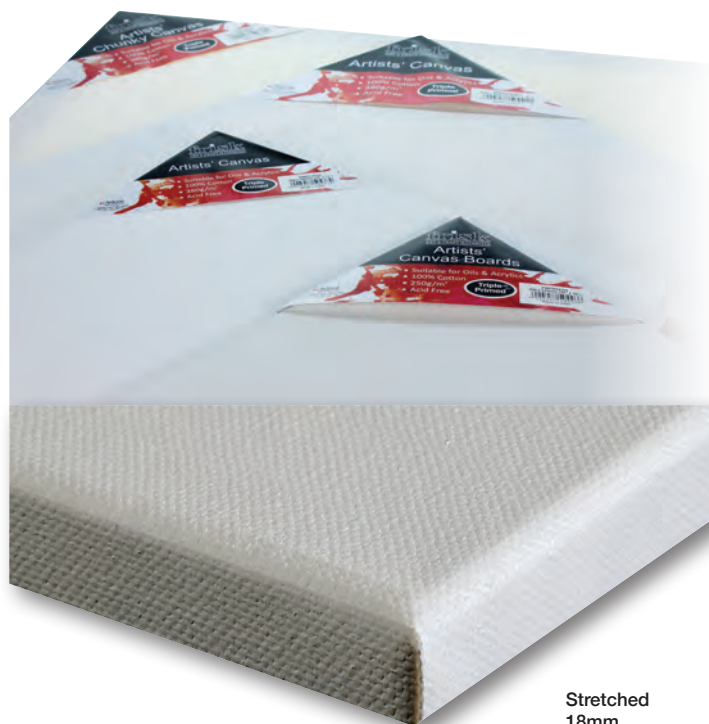

ARTISTS' CANVAS

380gsm, acid free, 100% cotton, triple primed. Artist quality standard and chunky canvas ideal for use with oils and acrylics.

STANDARD CANVAS

Code

18mm, stretched, deep frame. Packs of 2.

40121210	305 x 254mm (12 x 10)
40121212	305 x 305mm (12 x 12)
40121410	356 x 254mm (14 x 10)
40121612	406 x 305mm (16 x 12)
40121814	457 x 356mm (18 x 14)
40122016	508 x 406mm (20 x 16)
40122412	610 x 305mm (24 x 12)
40122418	610 x 457mm (24 x 18)
40123614	914 x 356mm (36 x 14)
40123624	914 x 610mm (36 x 24)

Stretched
18mm

CHUNKY CANVAS

Code

35mm stretched, deep frame. Pack of 2.

40100505	125 x 125mm (5 x 5)
40101010	254 x 254mm (10 x 10)
40101212	305 x 305mm (12 x 12)
40101606	406 x 152mm (16 x 6)
40101612	406 x 305mm (16 x 12)
40101616	406 x 406mm (16 x 16)
40102008	508 x 203mm (20 x 8)
40102016	508 x 406mm (20 x 16)
40102020	508 x 508mm (20 x 20)
40102412	610 x 305mm (24 x 12)
40102424	610 x 610mm (24 x 24)
40103020	762 x 508mm (30 x 20)
40103030	762 x 762mm (30 x 30)