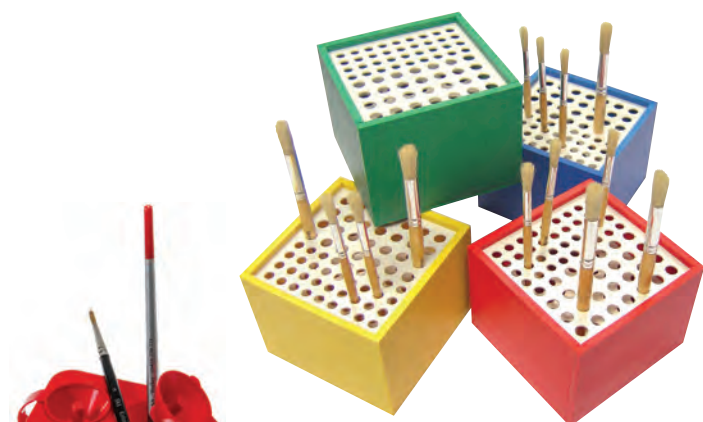

PLASTIC BRUSH HOLDER

Features various slots to hold brushes upright.

Code

40015051

WATERPOTS

Waterpots are designed to collapse, saving space in storage and transit.

Code

38043171	Large 102mm high
40010011	Small 80mm high

PLASTIC BRUSH HOLDER

A handy brush stand which holds up to 64 brushes of varying sizes. Includes upper and lower grilles to hold brushes vertically. Colour will vary.

Code

15107028

PORTABLE BRUSH WASHER

This sturdy plastic container features 2 useful non-leak compartments, which when filled, can be used as a portable clean water tank and brush cleaner.